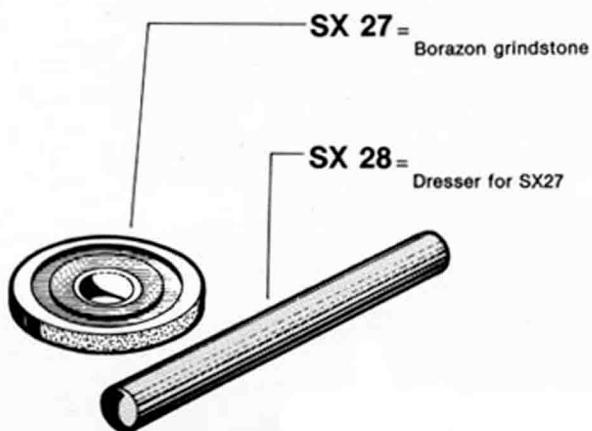

SU100

Presser foot with roll L = 20mm.

SU200

Presser foot with roll L = 25mm.

SU300

45° skiving attachment

Emery feed roll

www.gideonsmachine.com