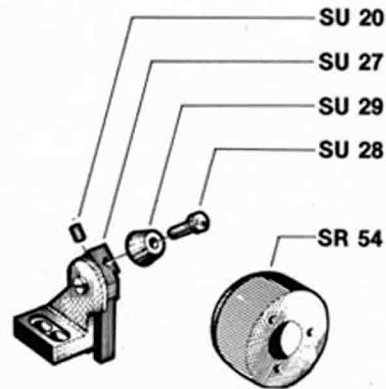

SU100

Presser foot with roll L = 20mm.

SU200

Presser foot with roll L = 25mm.

SU300

45° skiving attachment

Emery feed roll

Rubber feed roll