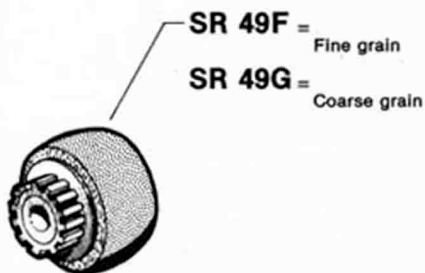

SU100

Presser foot with roll L = 20mm.

SU200

Presser foot with roll L = 25mm.

SU300

45° skiving attachment

Emery feed roll

Rubber feed roll