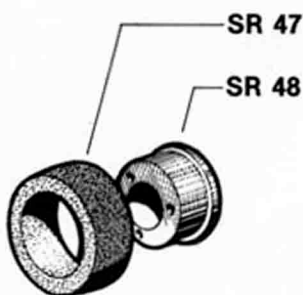

SU100

Presser foot with roll L = 20mm.

SU200

Presser foot with roll L = 25mm.

SU300

45° skiving attachment

Emery feed roll

Rubber feed roll