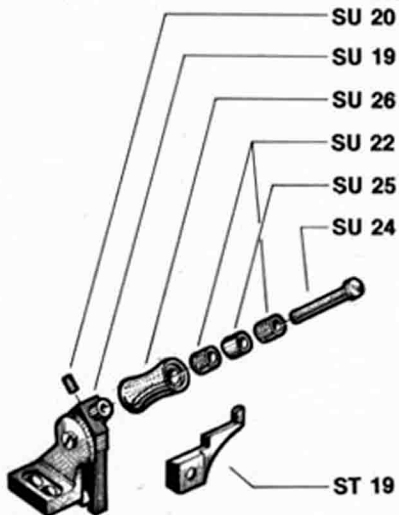

SU100

Presser foot with roll L = 20mm.

SU200

Presser foot with roll L = 25mm.

SU300

45° skiving attachment

Emery feed roll

Rubber feed roll