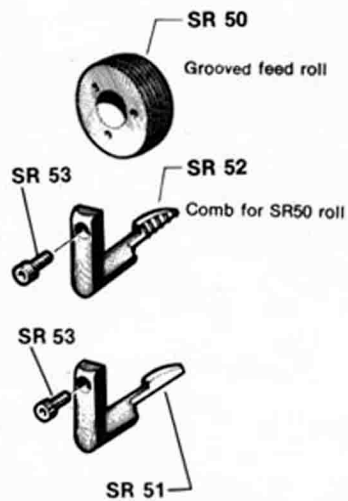

SU100

Presser foot with roll L = 20mm.

SU200

Presser foot with roll L = 25mm.

SU300

45° skiving attachment

Emery feed roll

Rubber feed roll